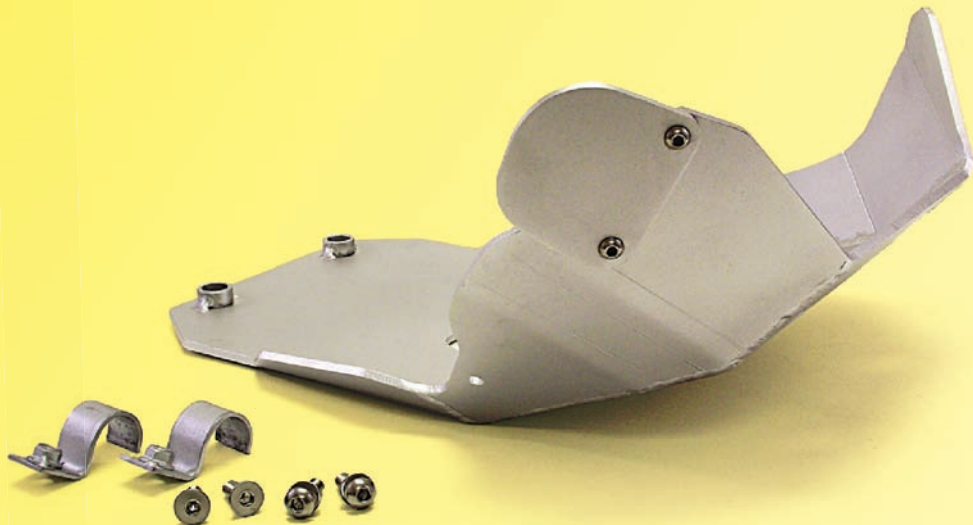

DR650 SKID PLATE

- Built using 5mm thick aluminum
- Removable Oil Cover Wing, covers the vital oil cover from being smashed
- Uses factory mounting tabs on the rear of the frame