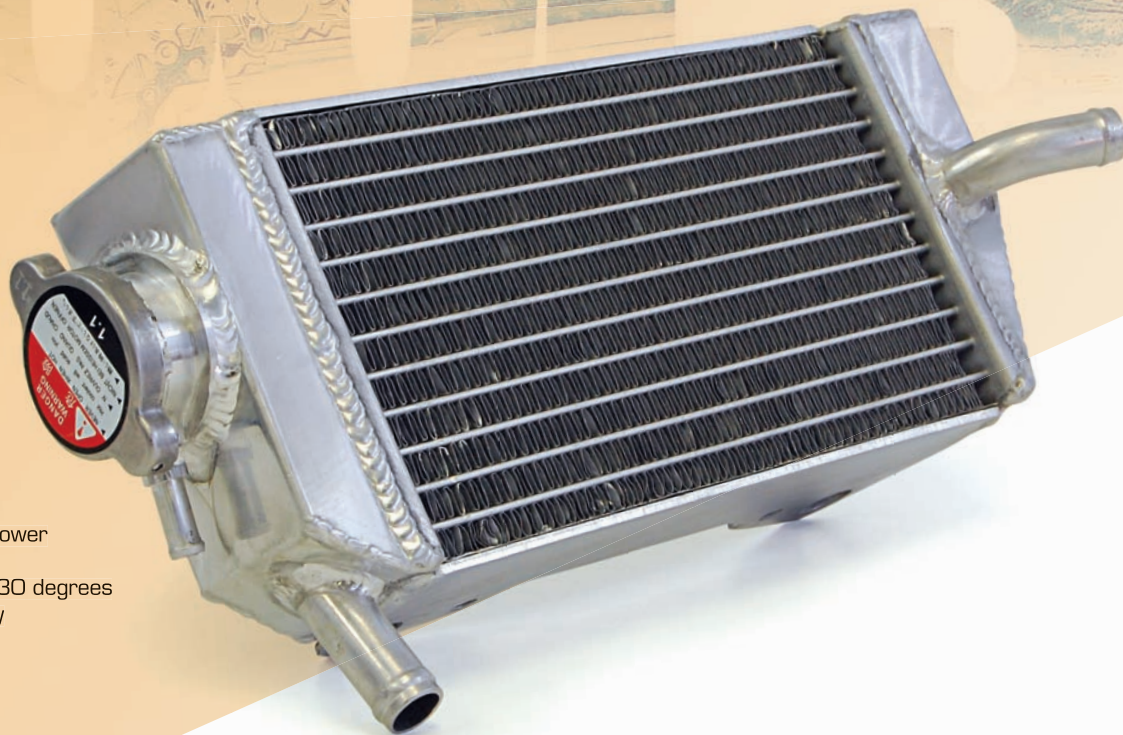

RADIATOR

- Maximize Cooling, Overall Horsepower and improve engine Longevity
- Reduce Running Temps by up to 30 degrees
- 25% increase in Coolant Capacity
- 16 lbs Radiator cap included
- 42mm Extra Deep Cores
- TIG Welded Seams and Joints
- For most MX and Enduro bikes
- Better and less expensive than OEM