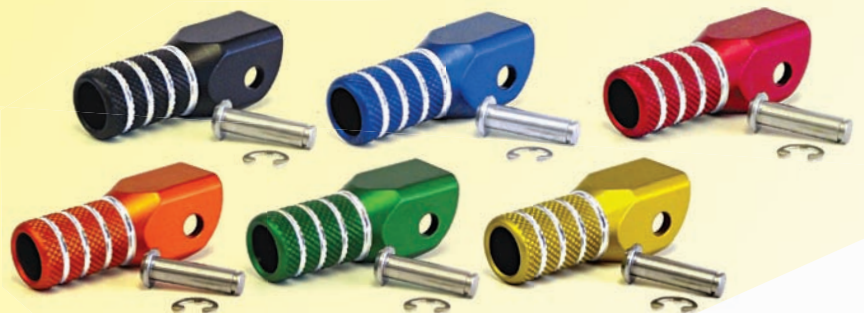

BILLET FOOT PEGS

- Light weight 6065 T6 aluminum
- Extra Wide platform
- Exclusive "X" bridge adds 2 center teeth for added grip
- Footpeg Size is 57mm Wide and 75mm long
- Stainless steel Permanent teeth

SUPERMOTO FOOTPEG SLIDERS

- Footpeg Sliders (PAIR)
- No tool mount
- Replaceable pucks
- Only fits Warp 9 pegs

CLUTCH & BRAKE LEVERS

- Warp 9 Flex Brake Levers are machined Billet, anodized & hinged brake levers with CNC machined master cylinder interfaces
- Adjustable reach allows customization to the rider's hand size
- Double hinge design allows lever to flex out of the way in most impact situations
- Pushrod or Bearing contact styles for smooth brake modulation
- Titanium Pivot / Black levers with laser-etched Warp 9 logo

BILLET BRAKE PEDALS

- CNC Billet Brake pedal.
- Brake Snake and bracket included, helps keeps pedal from bending out and from weeds wedging between case & pedal
- CNC aluminum tip Flexes back in crash and is replaceable
- Stainless Steel replaceable teeth for real grip

REPLACEMENT TIPS

GEAR SHIFTERS

- Black Cast arm
- Knurled aluminum folding tip
- Stainless return spring
- Replaceable Stainless Hinge pin with Stainless clip
- Aluminum tip is replaceable in the event of any damage or if you just want to change out the color
- Includes pinch bolt